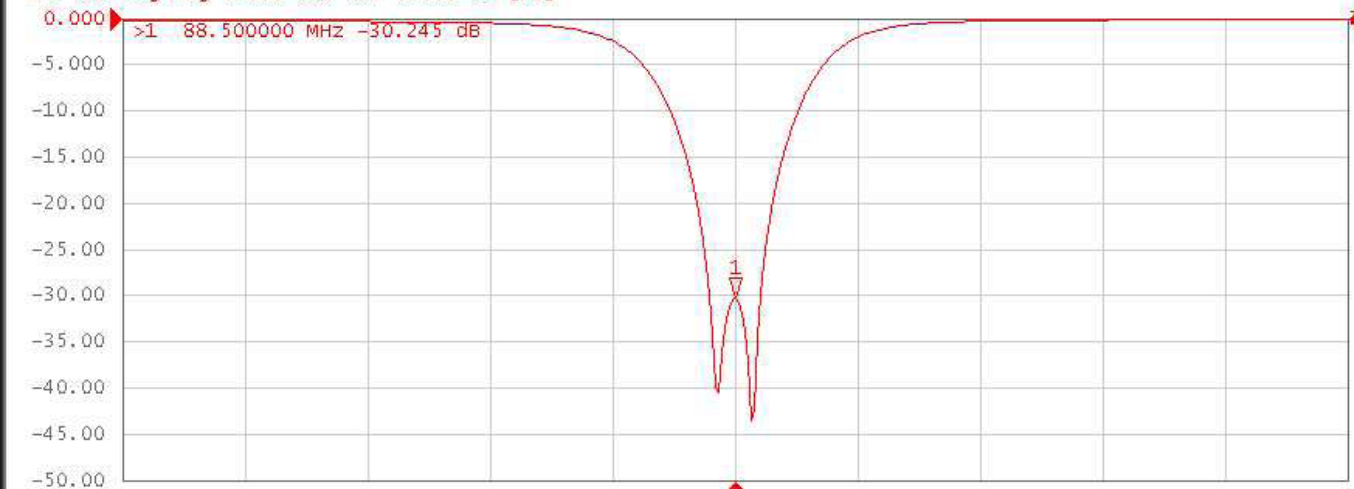

FDB/1005-F

Tr1 S21 Log Mag 5.000 dB/ Ref 0.000 dB [RT]

Tr2 S11 Log Mag 5.000 dB/ Ref 0.000 dB [F1]

1 Center 88.5 MHz

IFBW 30 kHz

Span 10 MHz **C** |

Meas Stop ExtRef

2014-11-18 01:59