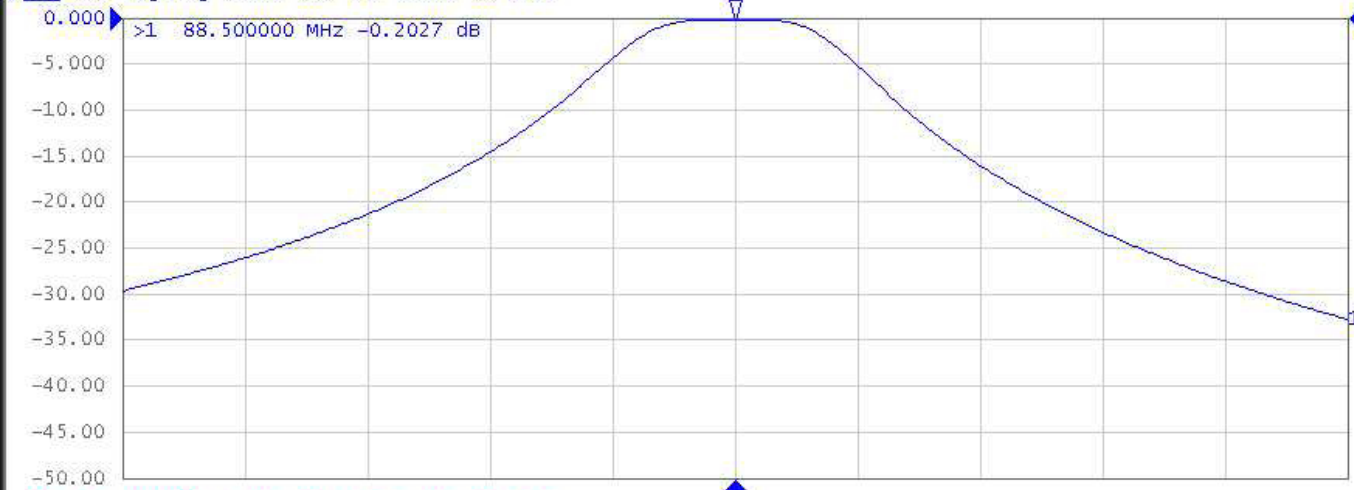

FDB/1005-F

Tr1 S21 Log Mag 5.000 dB/ Ref 0.000 dB [RT]

Tr2 S11 Log Mag 5.000 dB/ Ref 0.000 dB [F1]

1 Center 88.5 MHz

IFBW 30 kHz

Span 10 MHz **C** |

Meas Stop ExtRef

2014-11-18 01:59