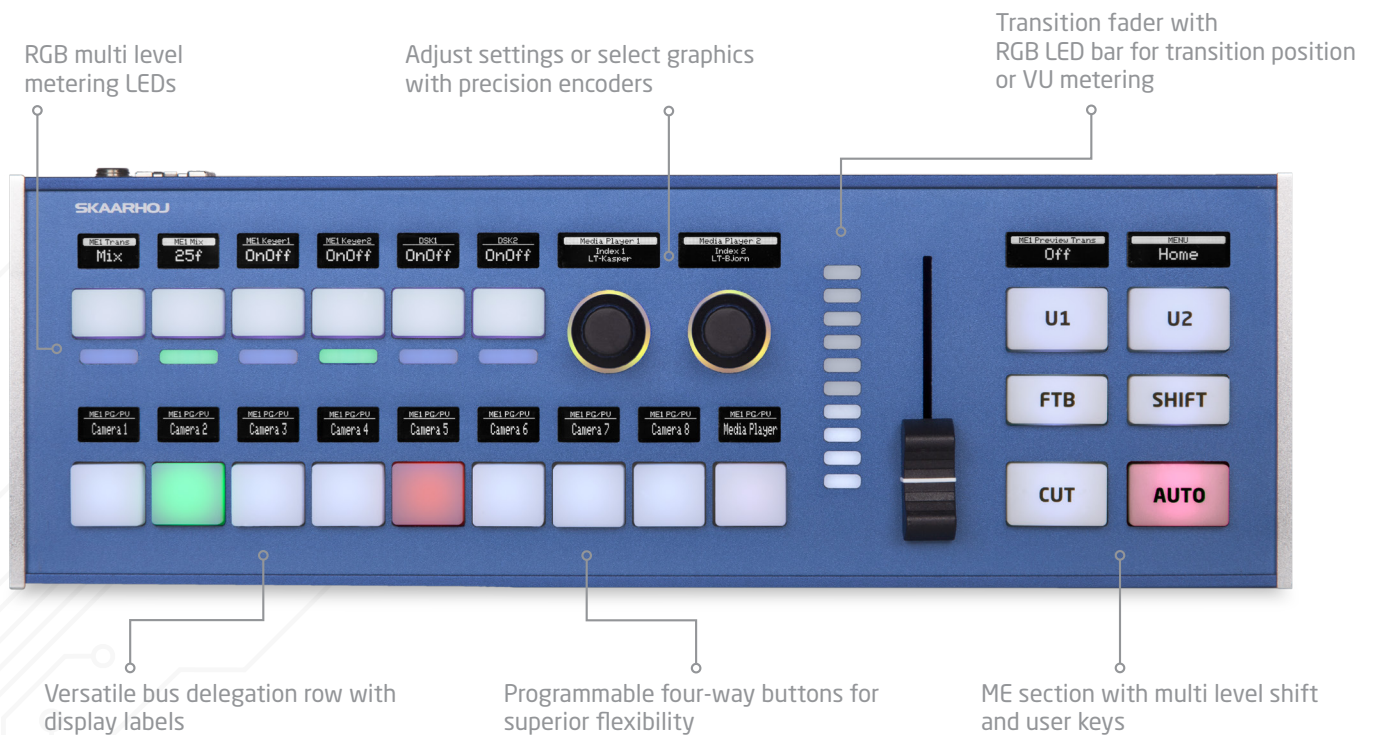

## With Blue Pill Inside

Live Fly leaves no room for regret.

This professional midsize controller is supercharged with flexible interface technologies so you can repurpose, extend, integrate and configure it over and over again.

## Features

- Universal control of multiple 3rd party devices
- Flexible user configuration
- IP-based remote control, can be powered with PoE
- Modular multi-surface system
- RGB multi-level metering LEDs for VU, tally or step indication
- Precision encoders for adjusting settings or selecting graphics
- Transition fader with RGB LED bar for transition position or VU metering
- Versatile bus delegation row with display labels
- Programmable four-way buttons for superior flexibility
- ME section with multi-level shift and user keys
- Slim, ergonomic console form factor
- Ethernet with PoE (IEEE802.3at)
- Designed and built in Denmark

## Hardware specs

4-way Buttons	21
Encoders	2
RGB multi level metering LEDs	6
Customizable OLED screen	19
Analog components	1 Transition fader
Product W x D x H (mm)	278 x 94 x 55
Weight (g)	592
Shipping box W x D x H (mm)	320 x 145 x 65
Shipping box Weight (g)	1006
Country of Origin	Denmark
In the box	12V power supply

## Main Option:

Live Fly with Blue Pill Inside