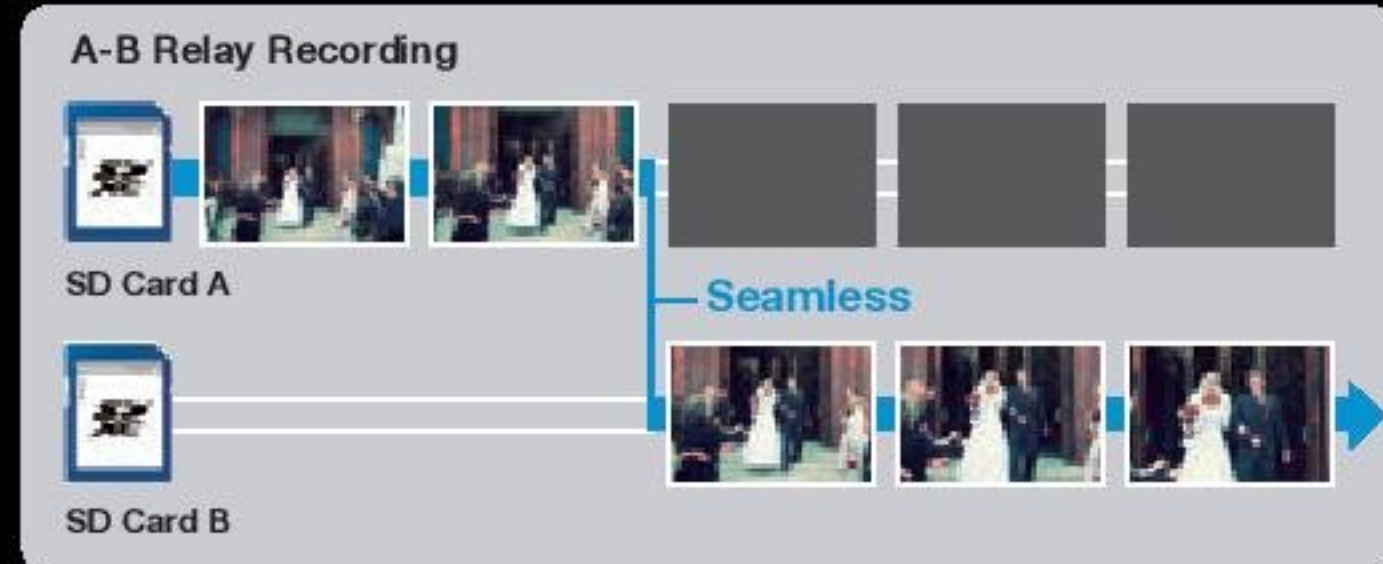

0.24-inch Viewfinder

3.0-inch Touch Panel LCD

Shoot with Confidence Using Dual SD Card Slots and Automatic Card Slot Relay

For maximum flexibility and convenience, the GY-HM70 uses SDHC/SDXC recording media, the reliability and cost-effectiveness of which makes it the most widely used media by professionals today. Failsafe shooting is further provided by the two onboard card slots, ensuring you never miss a shot. When the card in slot A(B) is full, the camcorder switches seamlessly and automatically to the card loaded into slot B(A) *.

* Cards are not hot swappable.

Dual
SD
Cards

Unprecedented Recording Times with Dual Battery Mounts

Equipped with dual battery mounts, the GY-HM70 makes sure that you outlast those extended shoots, giving you long-lasting battery power to capture every event from start to finish. Two battery mounts not only give you double the recording time initially, they are also hot swappable. This means you can keep exchanging batteries without any break in recording.

* Only one battery supplied

Other Features

- Optical Image Stabilizer
- 3.0-inch 230K Touch Panel LCD
- 0.24-inch 260K Viewfinder
- Internal Stereo Zoom Microphone
- Slow motion recording (720x480 or 720x576 resolution)
- Interval recording
- Face Recognition
- Terminals: HDMI Out, AV Out, Headphone Out, USB, Mic In, Remote