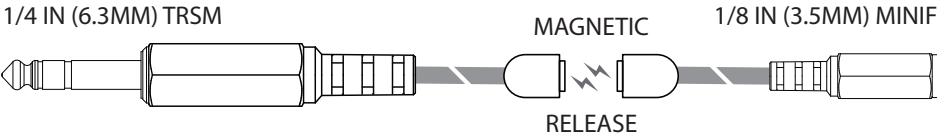

HEADPHONE DISCONNECTOR VERSIONS

P/N 993301

P/N 993302

P/N 993303

P/N 993304