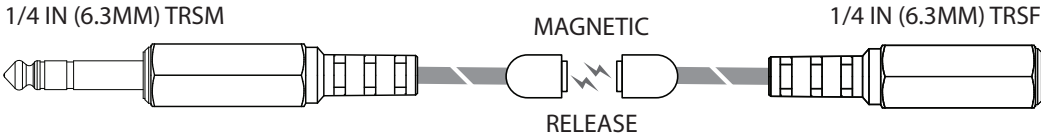

HEADPHONE DISCONNECTOR VERSIONS

P/N 993301

P/N 993302

P/N 993303

P/N 993304