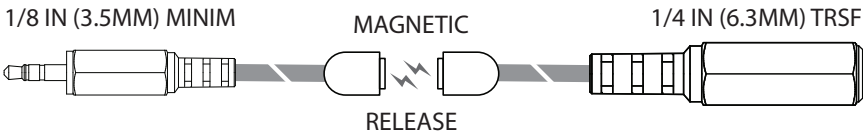

HEADPHONE DISCONNECTOR VERSIONS

P/N 993301

P/N 993302

P/N 993303

P/N 993304